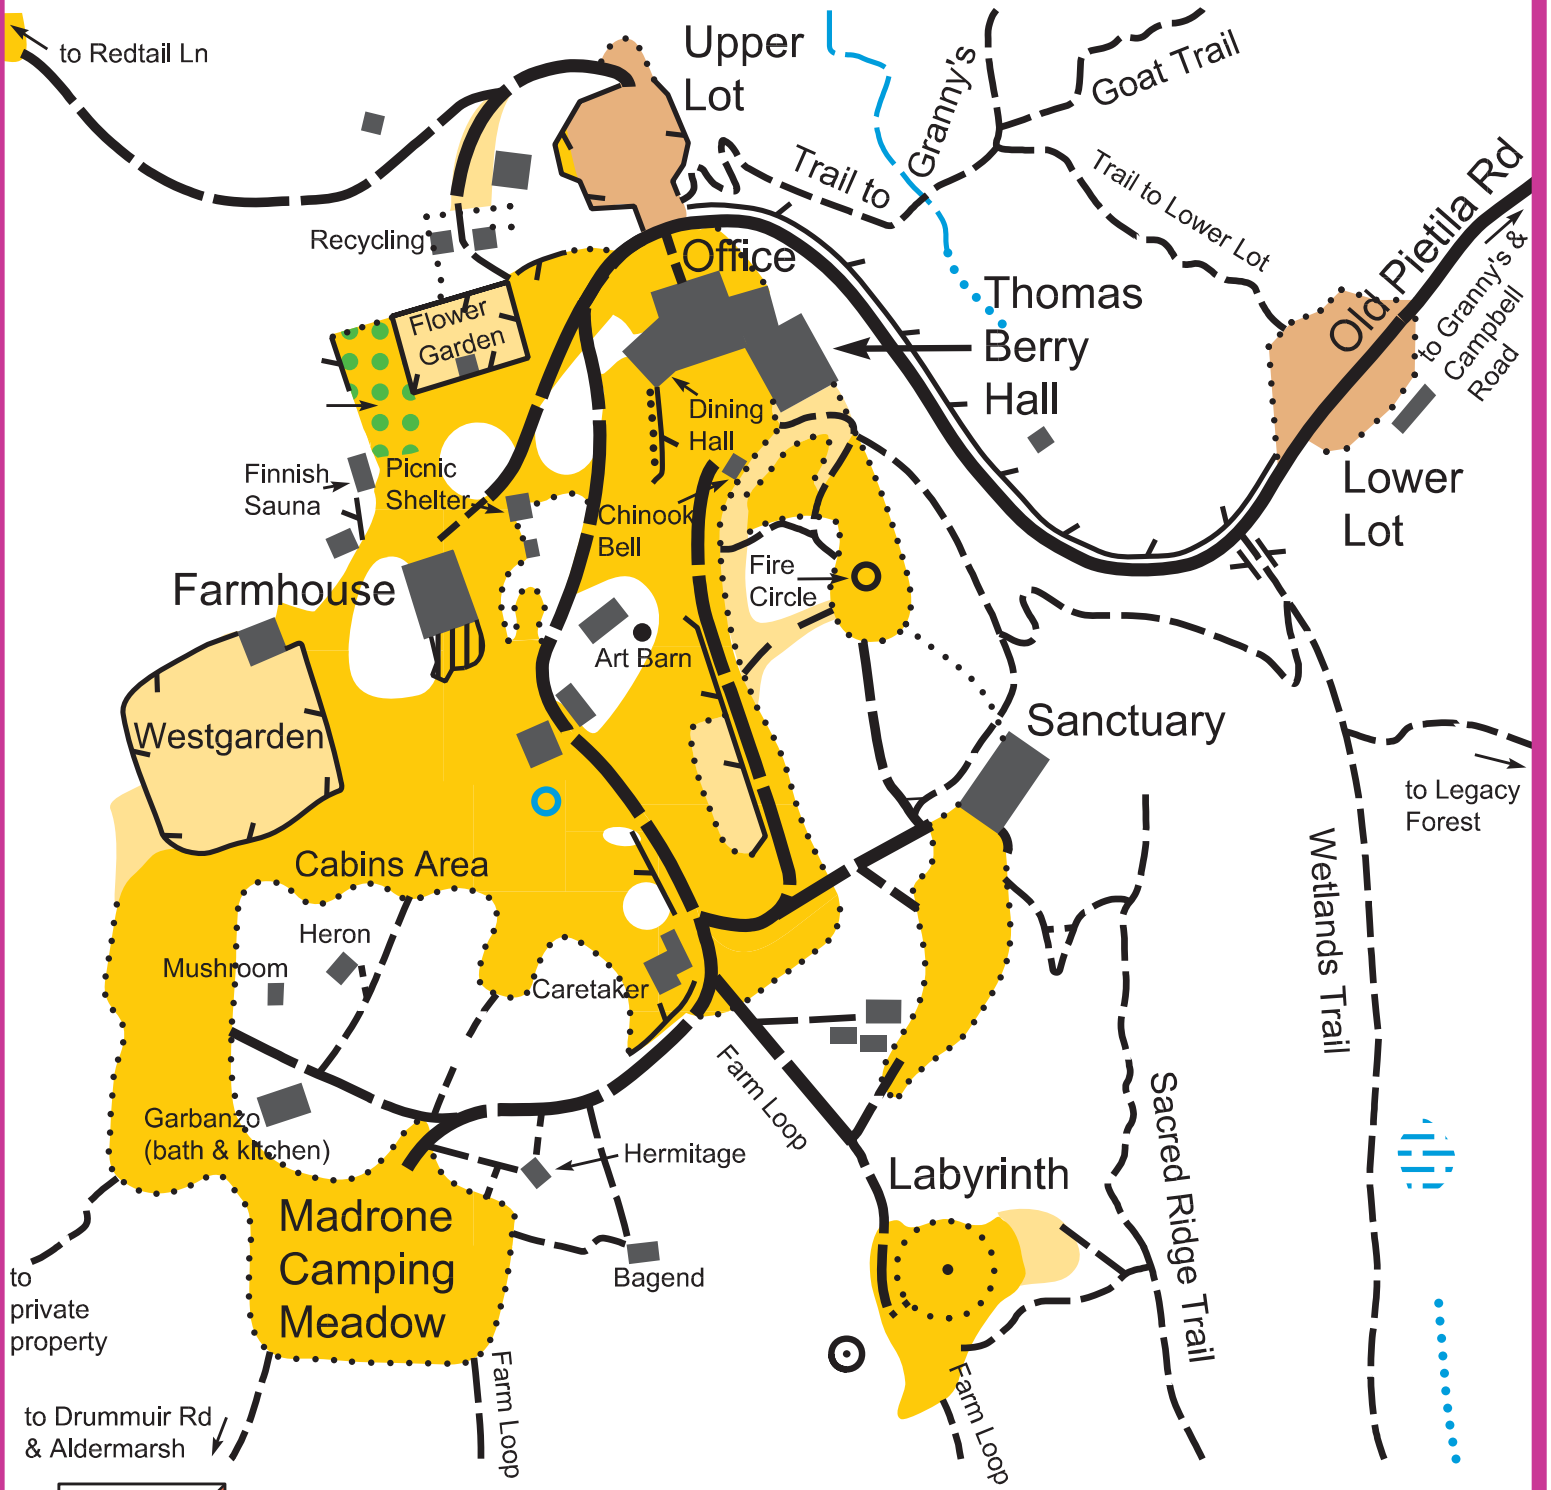

Whidbey Institute

Historic Farm Area

Cascade

*See large map for symbol legend

Credits:

Elevation data from Puget Sound Lidar Consortium
 Field Checking: Bill & Heidi Cusworth (Jan-Mar 2009)
 Eric Bone (1997)
 Drafting: Bill Cusworth

SCALE 1:1500

Orienteering Club
 PO Box 31375
 Seattle, WA 98103
 www.cascadeoc.org